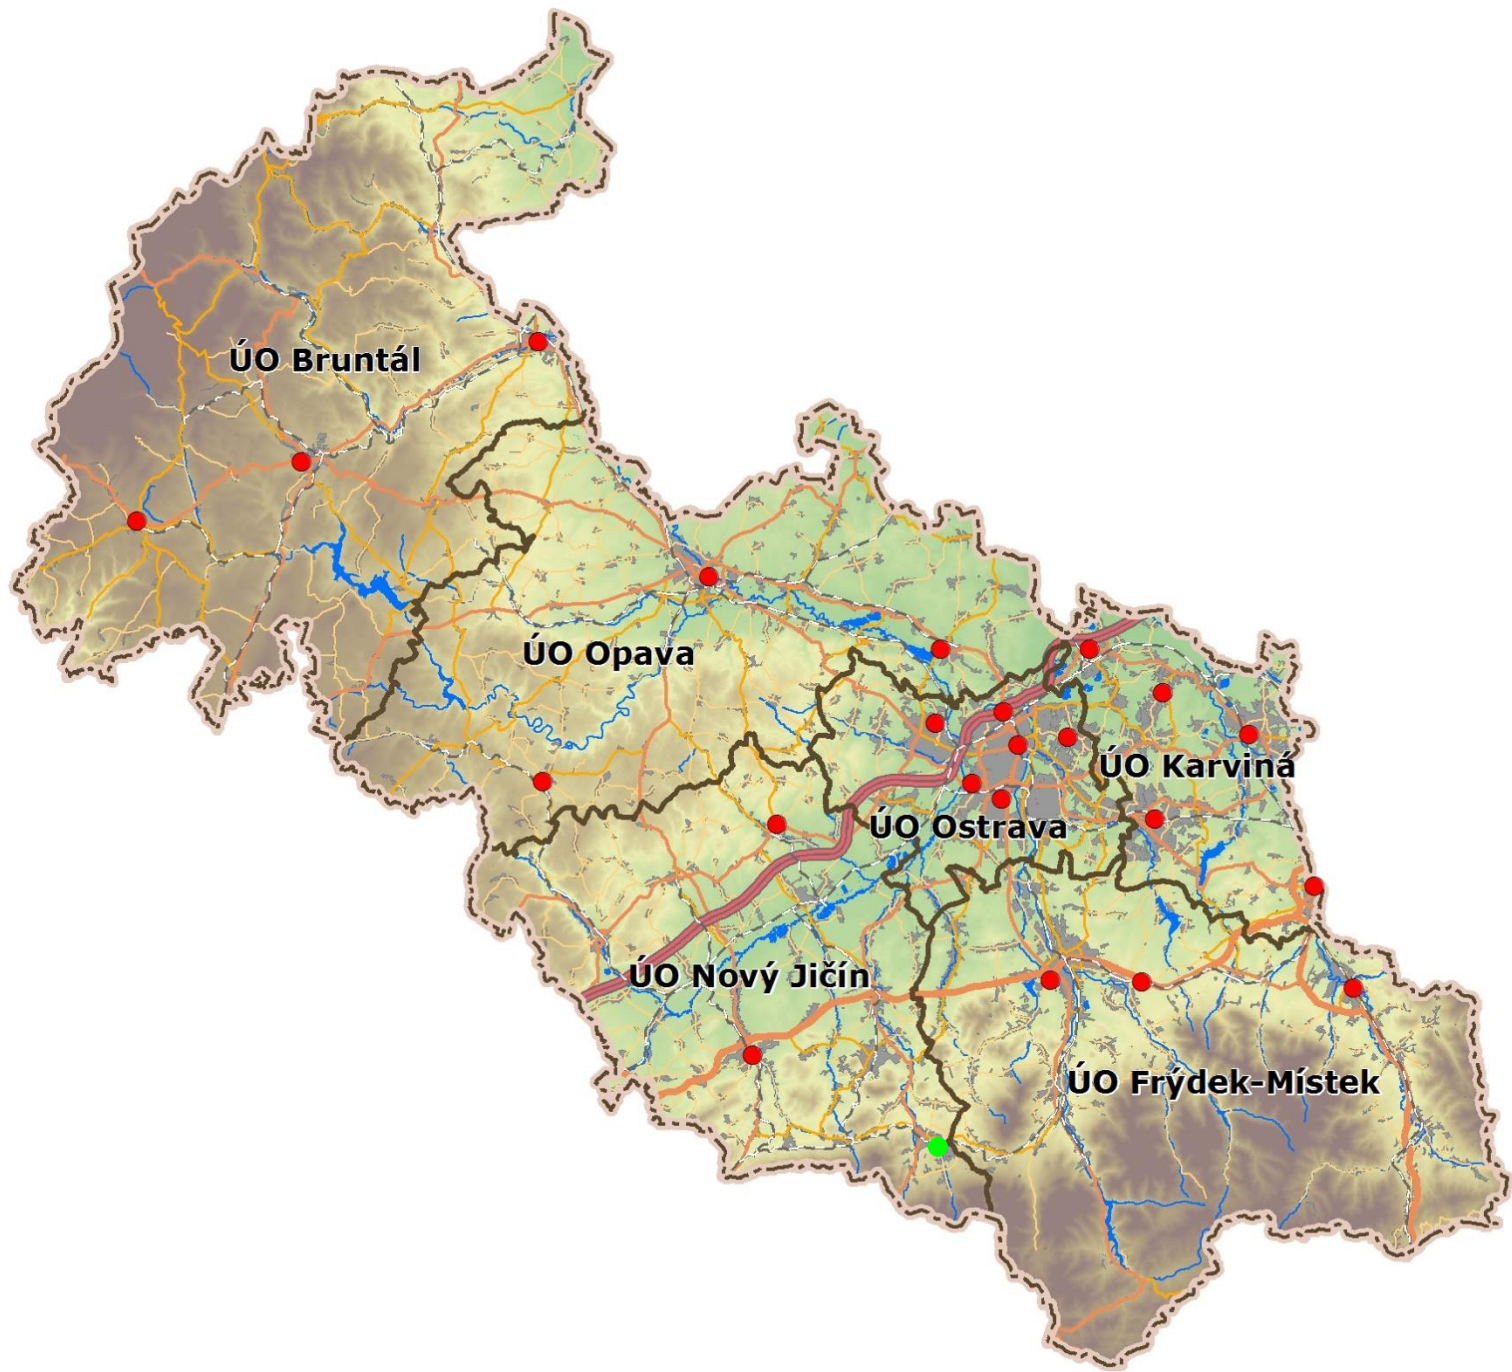

FIRE PROTECTION IN MSR

TASKS OF FRB MSR - URGENT

Capital city Prague

Moravian – Silesian Region

FIRE PROTECTION IN MSR

TASKS OF FRB MSR – NON-URGENT

Capital city Prague

Moravian – Silesian Region

Integrated Safety Center of Moravian-Silesian Region

 www.europa.eu 

Integrated Safety Center of Moravian-Silesian Region

FRB - 8 workplaces

EMS - 10 workplaces

Police - 10 workplaces

MP - 3 workplaces

Number of emergency calls in 2017