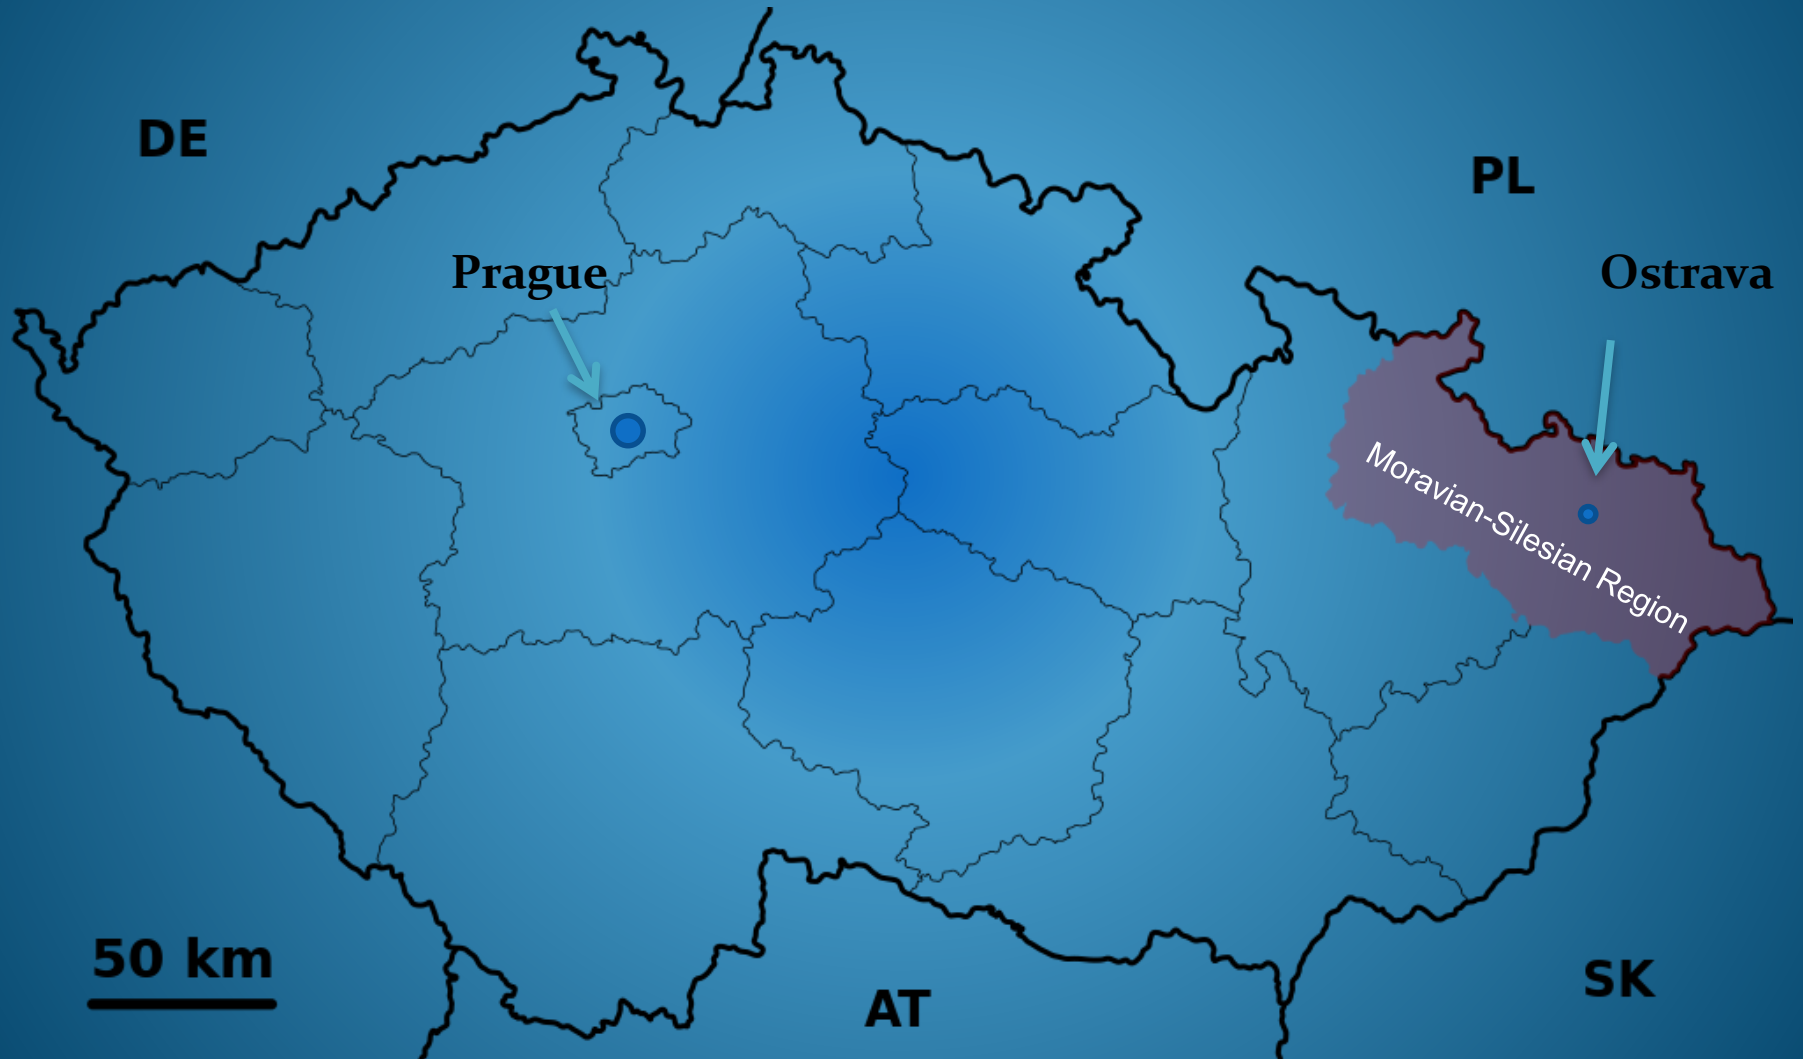

FIRE RESCUE BRIGADE OF THE MORAVIAN – SILESIAN REGION