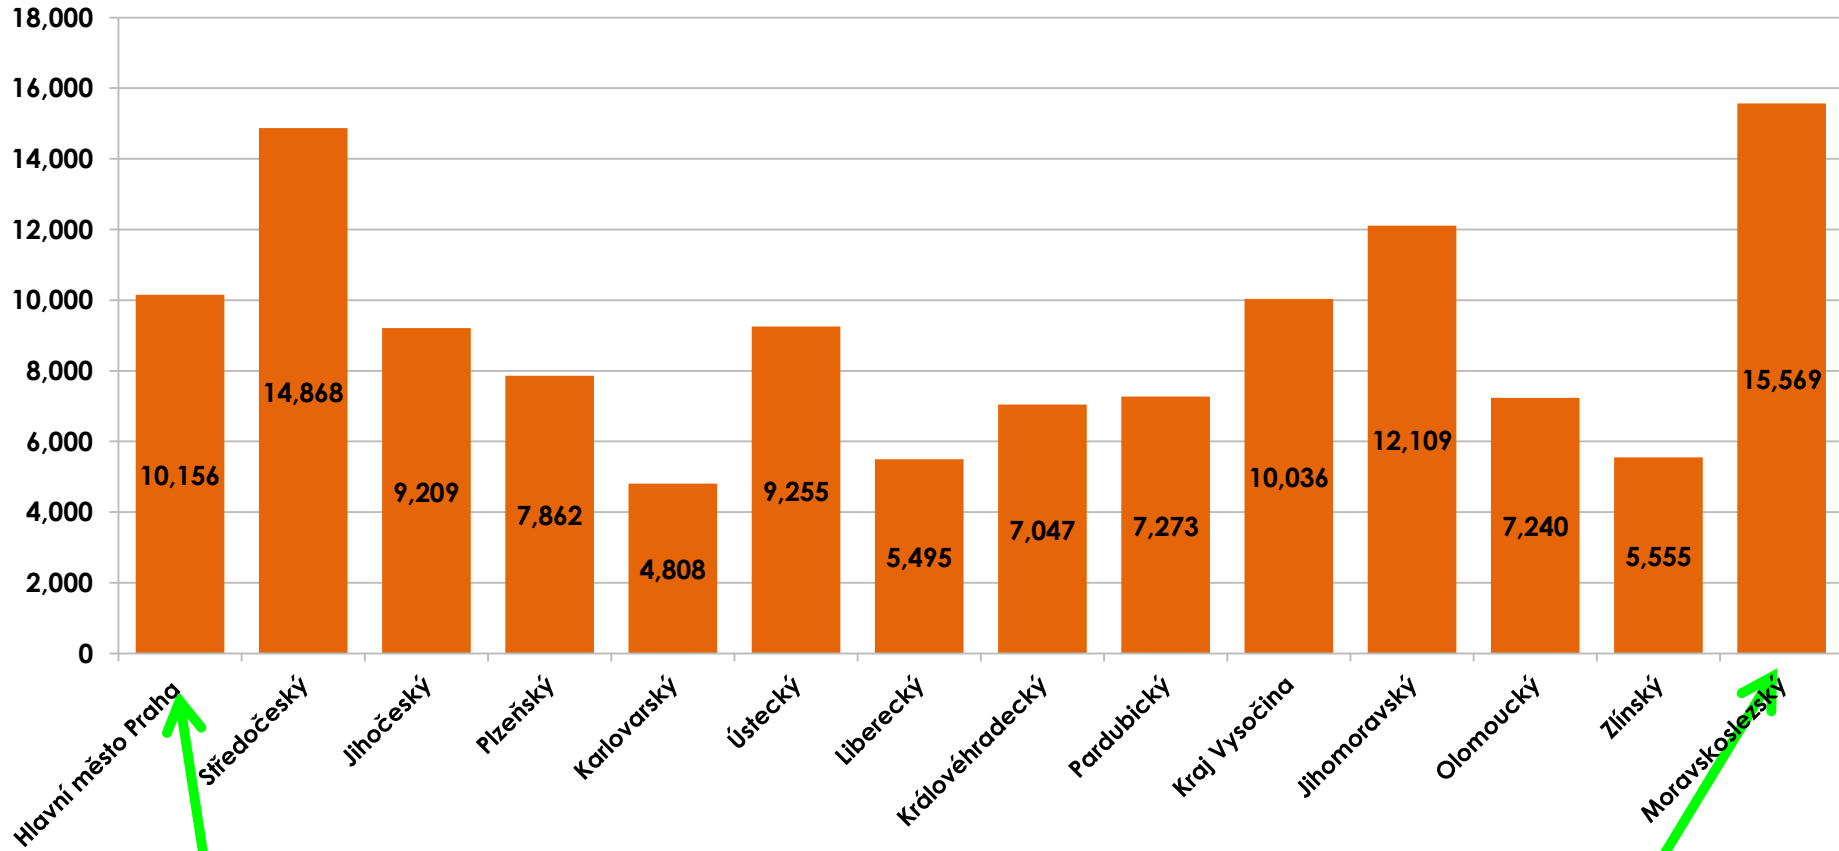

COMPARISON OF INTERVENTIONS AMONG THE REGIONS - 2017

Region of CR	Type of emergency							Number of emergencies		
	Fire	Traffic accident	HAZMAT leakages	Technical accidents	Radiation accidents	Other emergency	False alarms	Urgent	Non-urgent	Total
Hlavní město Praha	1.974	957	1.001	4.959	1	152	1.112	10.156	874	11.030
Středočeský	2.404	3.734	944	7.006	0	57	723	14.868	872	15.740
Jihočeský	1.083	1.567	338	5.584	0	109	528	9.209	874	10.083
Plzeňský	988	1.670	554	4.146	0	58	446	7.862	877	8.739
Karlovarský	638	650	377	2.800	0	23	320	4.808	506	5.314
Ústecký	1.645	1.342	744	4.672	0	71	781	9.255	745	10.000
Liberecký	699	1.222	467	2.791	0	33	283	5.495	278	5.773
Královéhradecký	685	1.722	412	3.794	0	24	410	7.047	327	7.374
Pardubický	680	1.491	297	4.362	0	20	423	7.273	599	7.872
Kraj Vysočina	752	1.390	356	6.816	0	41	681	10.036	474	10.510
Jihomoravský	1.763	2.268	620	6.740	0	147	571	12.109	1.554	13.663
Olomoucký	889	1.386	317	4.195	0	76	377	7.240	504	7.744
Zlínský	718	1.013	278	3.077	0	127	342	5.555	349	5.904
Moravskoslezský	1.825	1.917	599	9.721	0	196	1.311	15.569	6.308	21.877
Total	16.743	22.329	7.304	70.663	1	1.134	8.308	126.482	15.141	141.623

FIRE PROTECTION IN MSR

TASKS OF FRB MSR - URGENT

Capital city Prague

Moravian – Silesian Region