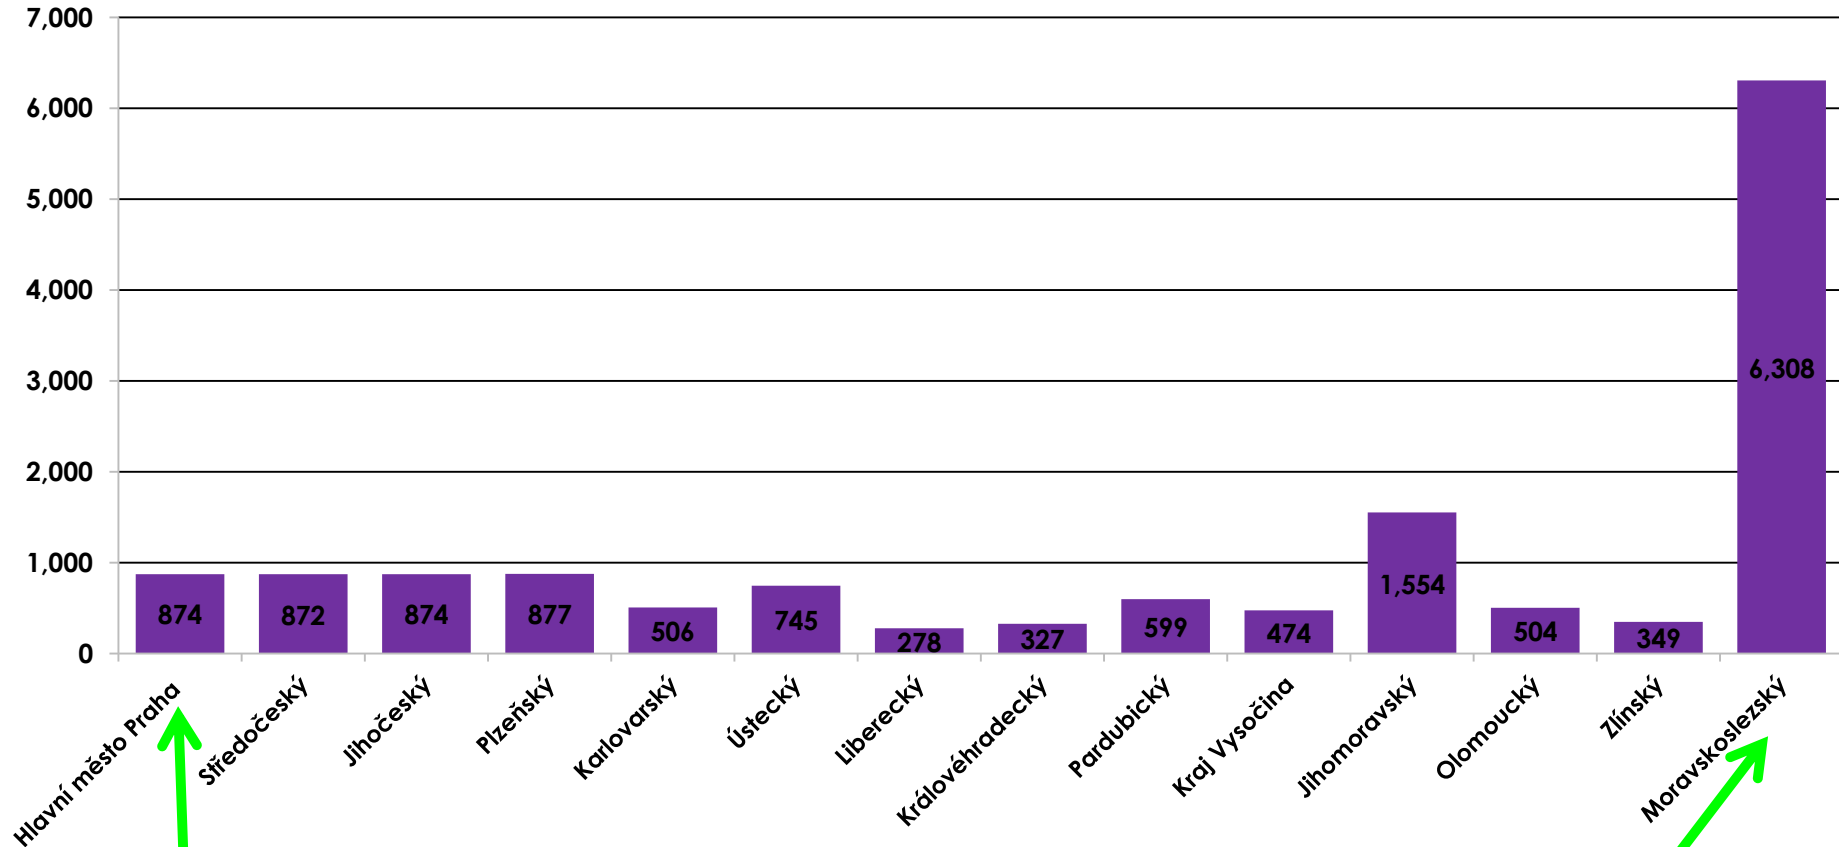

FIRE PROTECTION IN MSR

TASKS OF FRB MSR - URGENT

Capital city Prague

Moravian – Silesian Region

FIRE PROTECTION IN MSR

TASKS OF FRB MSR – NON-URGENT

Capital city Prague

Moravian – Silesian Region

Integrated Safety Center of Moravian-Silesian Region

 www.europa.eu 

Integrated Safety Center of Moravian-Silesian Region

FRB - 8 workplaces

EMS - 10 workplaces

Police - 10 workplaces

MP - 3 workplaces

Number of emergency calls in 2017