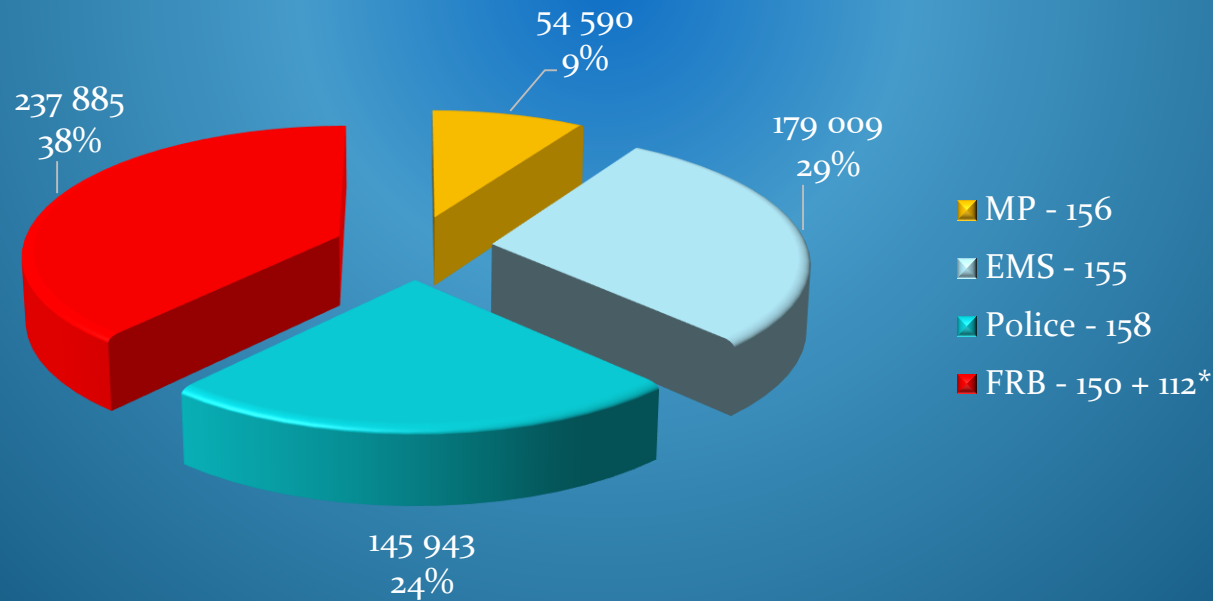

Number of emergency calls in 2017

IRS bodies	MP - 156	EMS - 155	Police – 158	FRB - 150 + 112*
Number of emergency calls	54.590	179.009	145.943	237.885
Total number of emergency calls within ISC	617.427